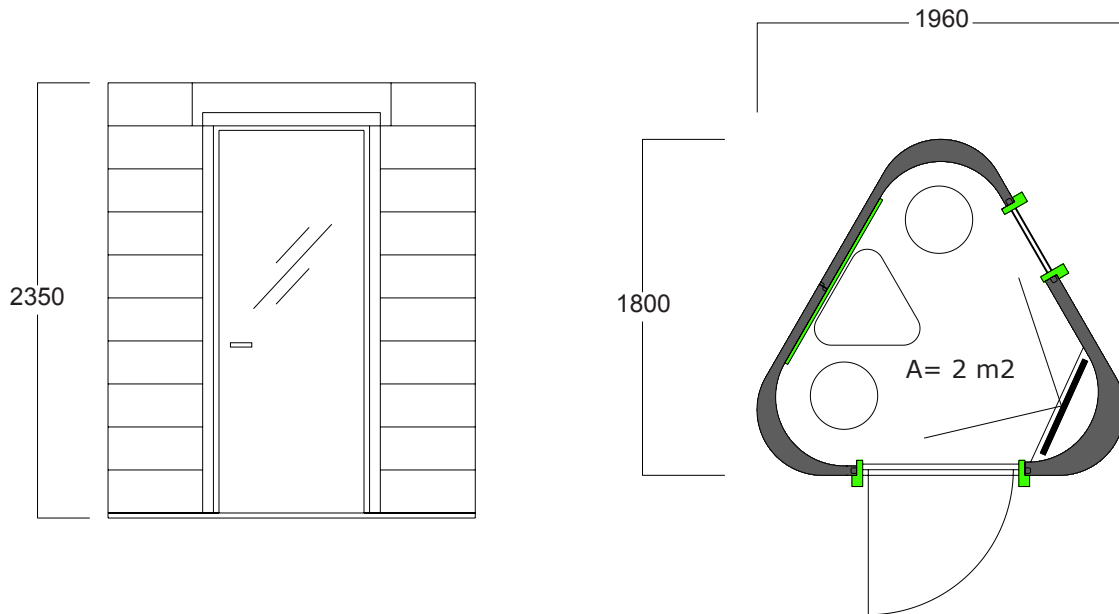

## PRIVATE CONFERENCE ROOM

Design: Havuu Design Team  
Material: Kerto® wood  
Product code: 61100

The Tre is a structural and acoustic private conference room, which can be used e.g. for private video conference.

# TRE 2-30 PRIVATE CONFERENCE ROOM

<b>General Description</b>	
Model	Tre 2-30
Producer	Havuu
Country of origin	Finland
Possible use cases	Private conference room
VC Technology Compatibility	Video conferencing end-point.
Product Specification	The Tre is a private conference room for 1-2 persons. It consist acoustic panels on the ceiling, LED-lighting, cable management, ventilation, electricity, two sockets + plugins for Ethernet cable.
<b>Dimensions</b>	
Internal Dimensions	W. 1820 mm L. 1660 mm. H. 2270
External Dimensions	W. 1960 mm L. 1800 mm H. 2350
Weight un-packed	500 kg
Weight packed	
Other relevant data	
<b>Finishes</b>	
Exterior	Kerto wood
Interior	Kerto wood + standard upholstery
<b>Technology Housing</b>	
Cabling & lighting	Electric and Ethernet cabling, LED strip
Ventilation	Ventilation
<b>Options</b>	
Table	Movable table
Chair	Chairs
<b>Web Resources</b>	
Product web page	<a href="http://www.havuu.fi">http://www.havuu.fi</a>
Data sheet	<a href="http://www.havuu.fi/portfolio/tre/">http://www.havuu.fi/portfolio/tre/</a>