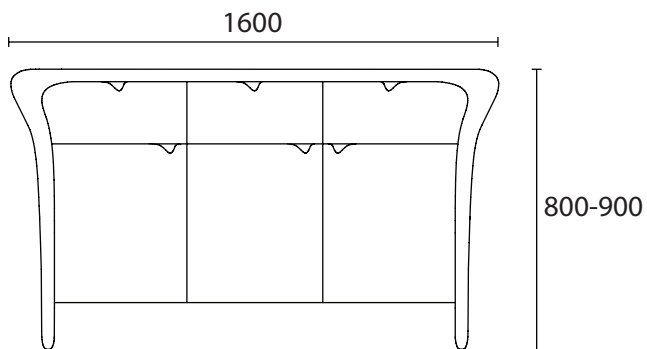

# PIN CABINET

Design: Jukka Lommi  
Material: Kerto® wood

The Pin series creates a sleek package. The cabinet fits both modern and classic decor. The cabinets are manufactured in different sizes and equipped with doors and drawers.