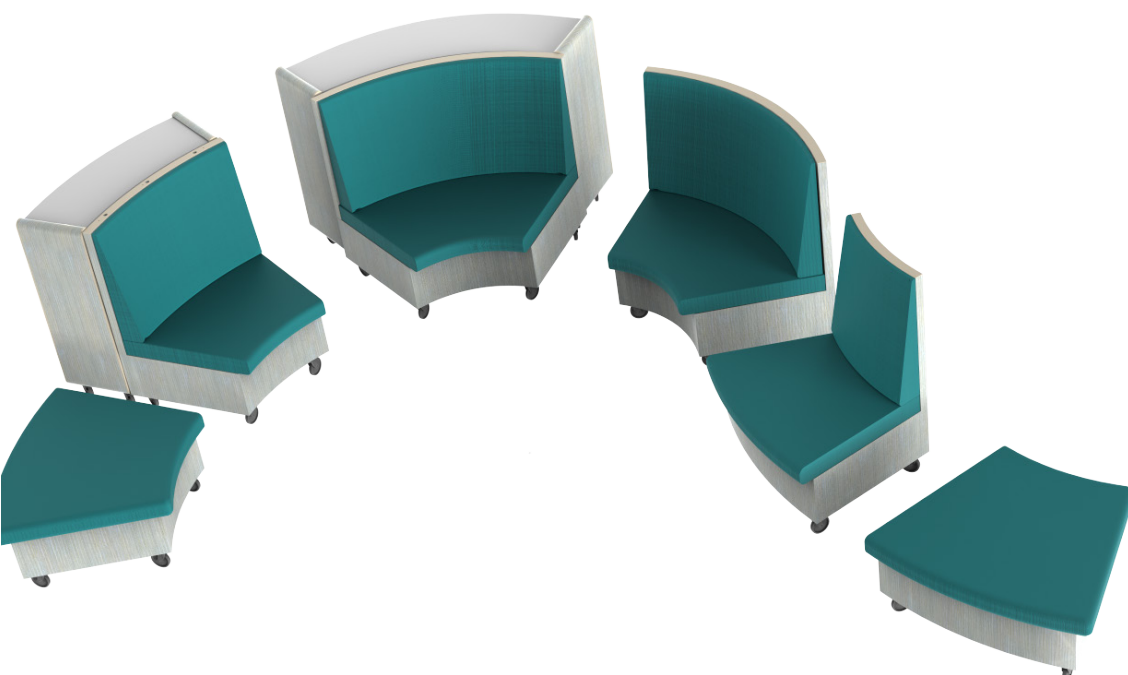

MUTKA SOFA

Design: Havuu Design Team

Material: Kerto® wood

The Mutka is a modular sofa solution, ideal for lobbies, showrooms, cafés, restaurants, lounges etc. Mutka is available in different shapes and sizes. Shelves running along the back are also an option.

Product colours can be customized.

Sales: info@havuu.fi, +358 50 362 7160

www.havuu.fi

HAVUU®

NATURALLY MODULAR