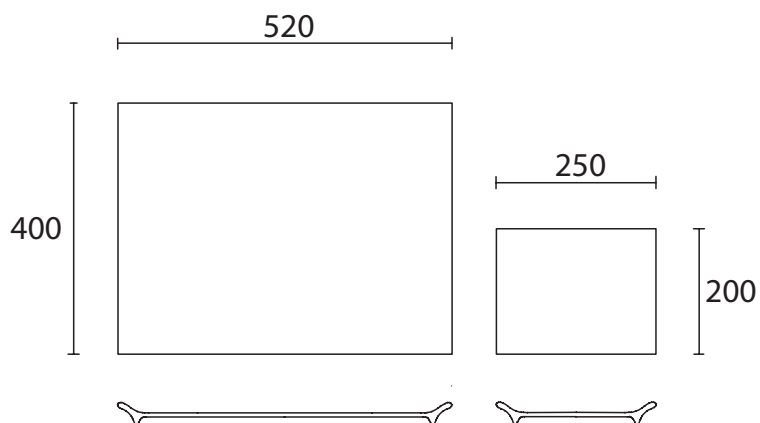

LUU TRAY

Design: Jukka T. Tapio
Material: Kerto® wood

The Luu tray is made of Kerto®, a laminated veneer lumber product made from Finnish spruce. Luu tray is available in natural sanded finish. You may oil, wax or varnish your tray for multiple use.