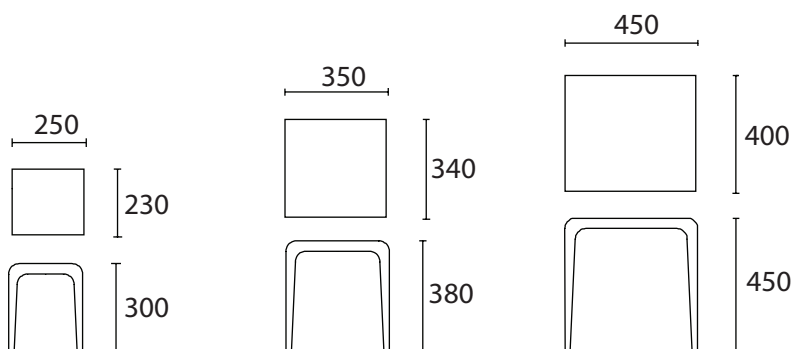

# LINJA NESTING TABLES

Design: Jukka T. Tapio

Material: Kerto® wood

The concept of the system was to create a multi-use and functional piece, with a fresh and practical form that can be used as tables or a seat.