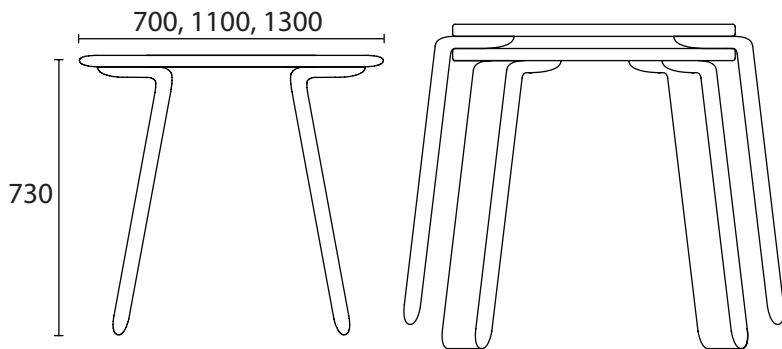

KAMPA TABLE

Design: Jukka Lommi
Material: Kerto® wood

Kampa table is simple and practical. It is suitable for both conference facilities and private homes.

standard wood colours

standard laminate colours